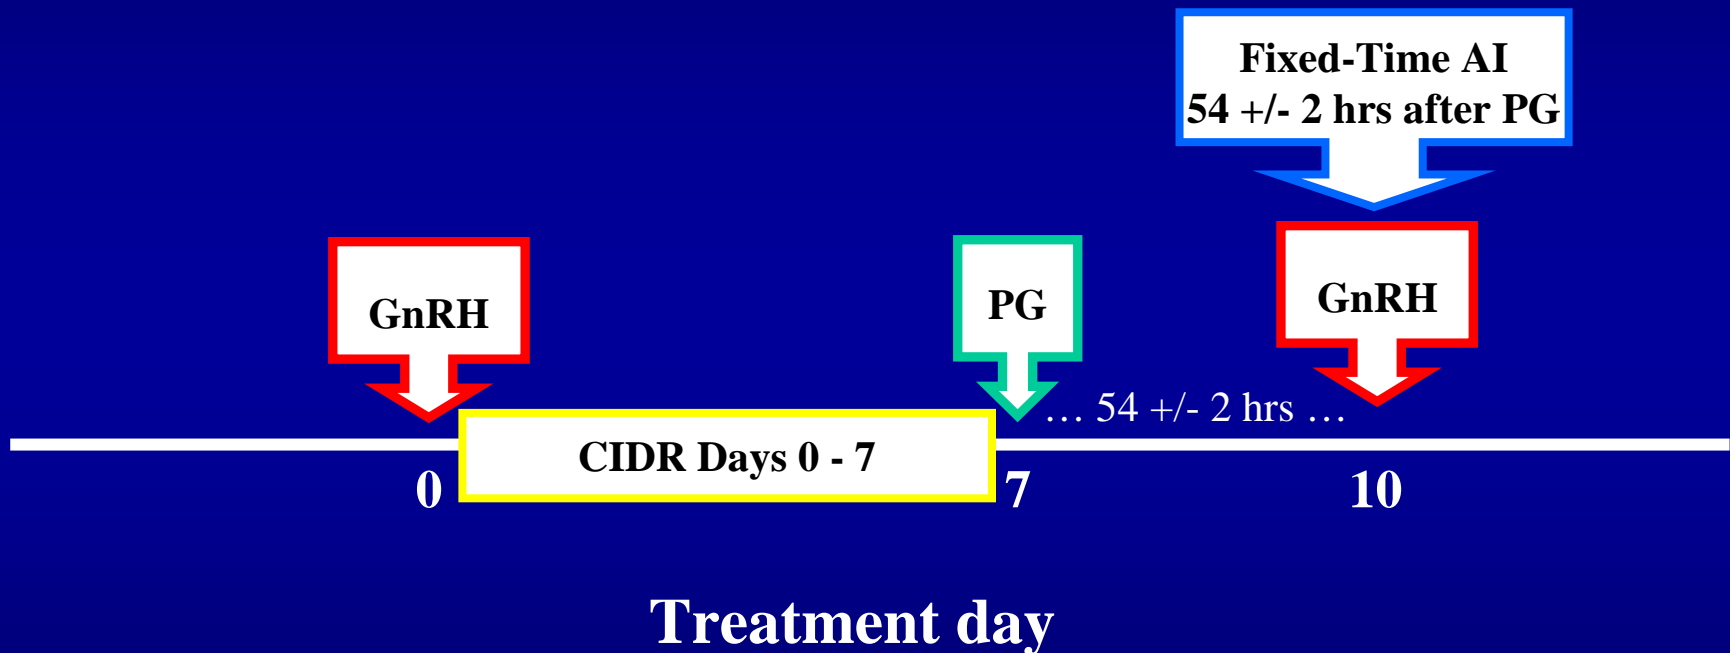

# 23 = CO-Synch + CIDR with Fixed-Time AI (Heifers)

**Cost:** High

**Labor:** Medium