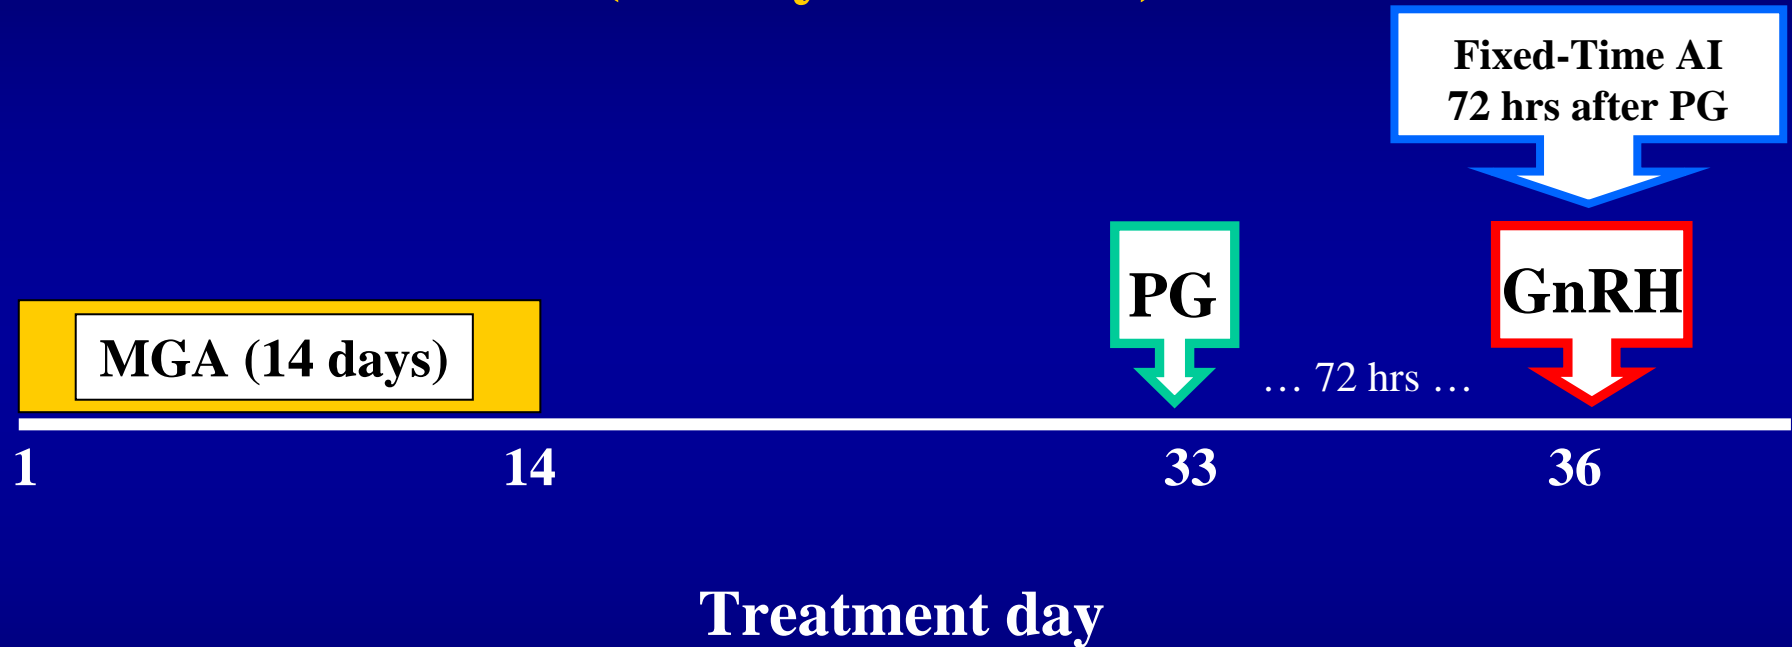

**27 = MGA[®] + Prostaglandin with Fixed-Time AI
(19 days between)**

Cost: Medium

Labor: Medium