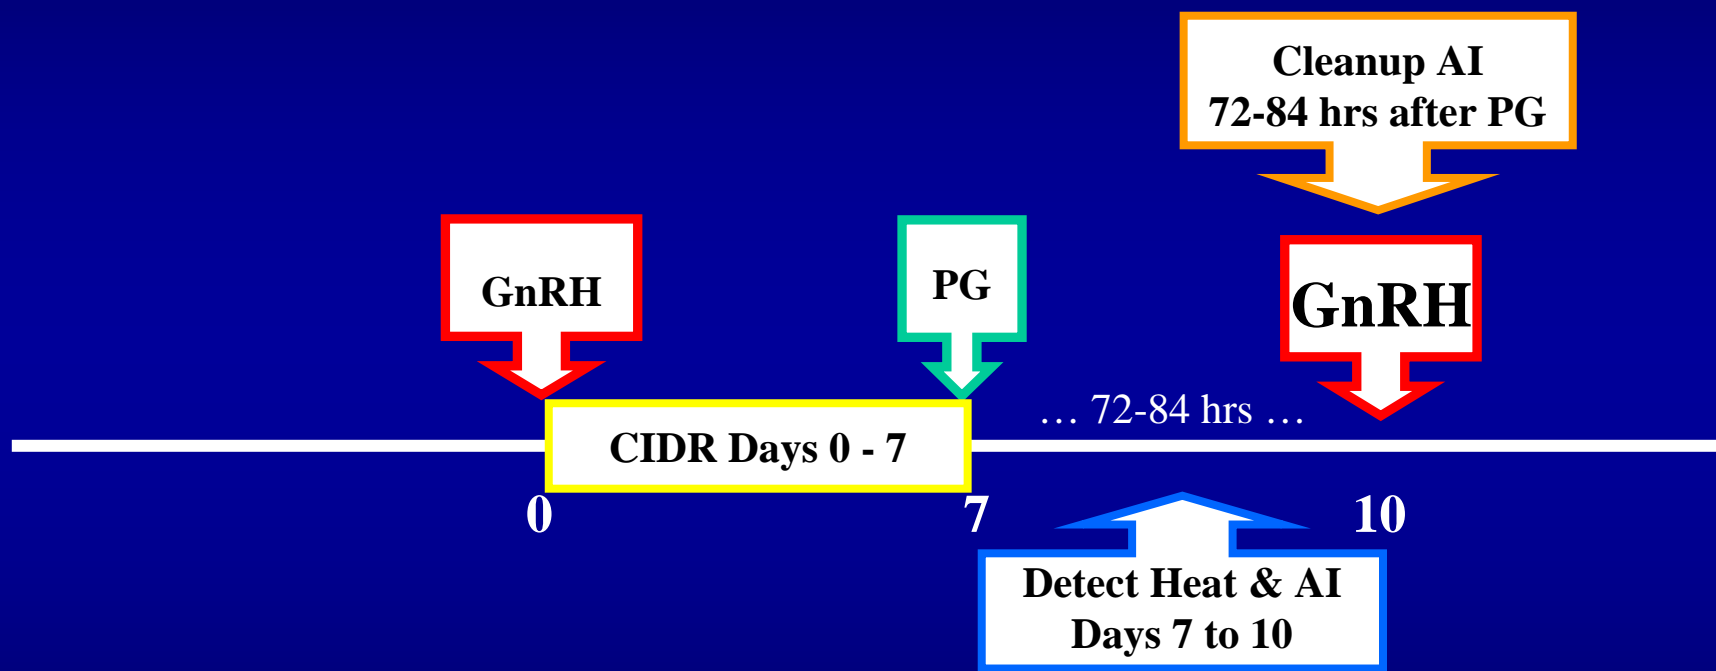

16 = Select Synch + CIDR with E-AI and Cleanup AI

Cost: High

Labor: Medium

Treatment day