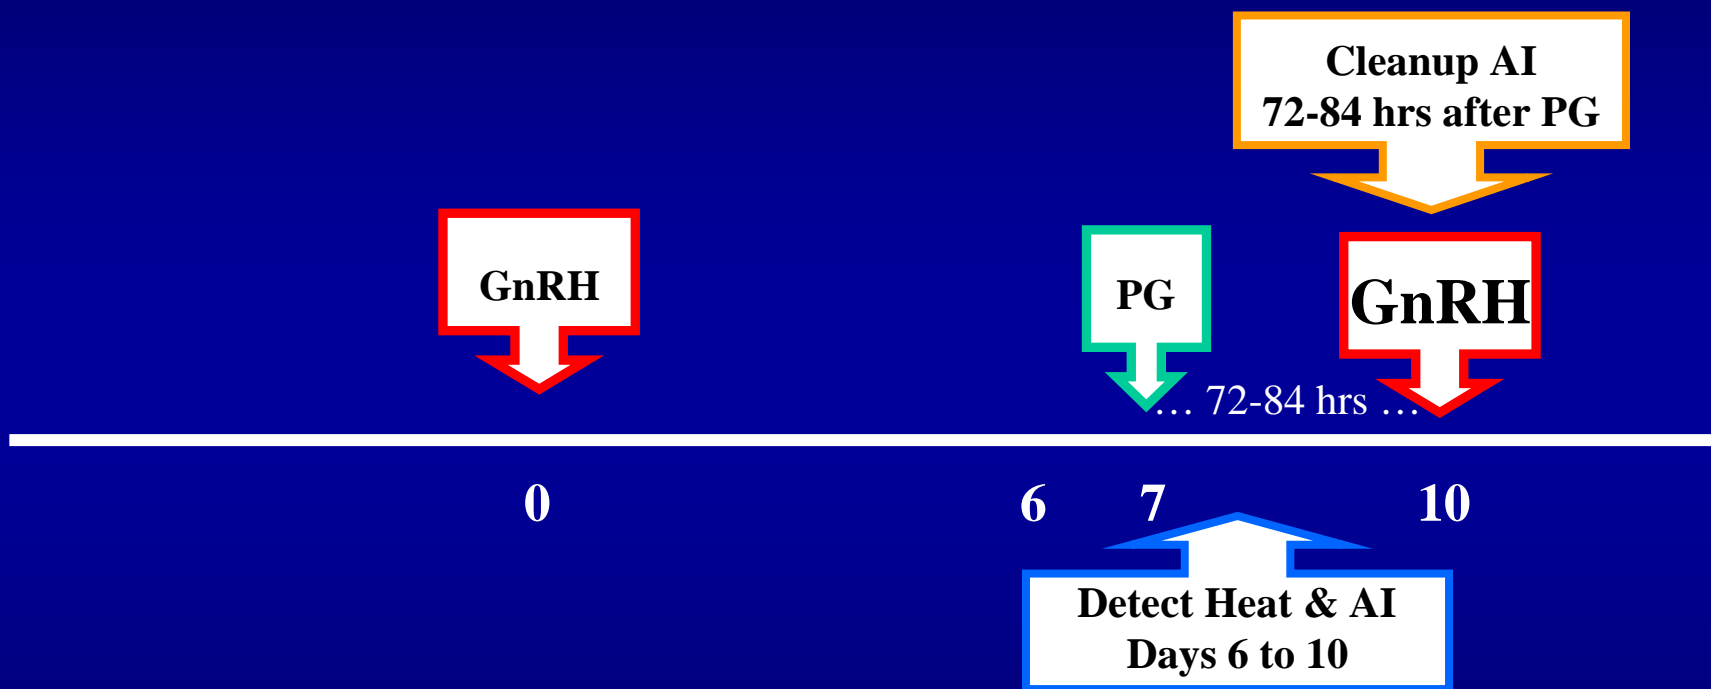

19 = Select Synch with E-AI and Cleanup AI

Cost: Low

Labor: Medium to High

Treatment day