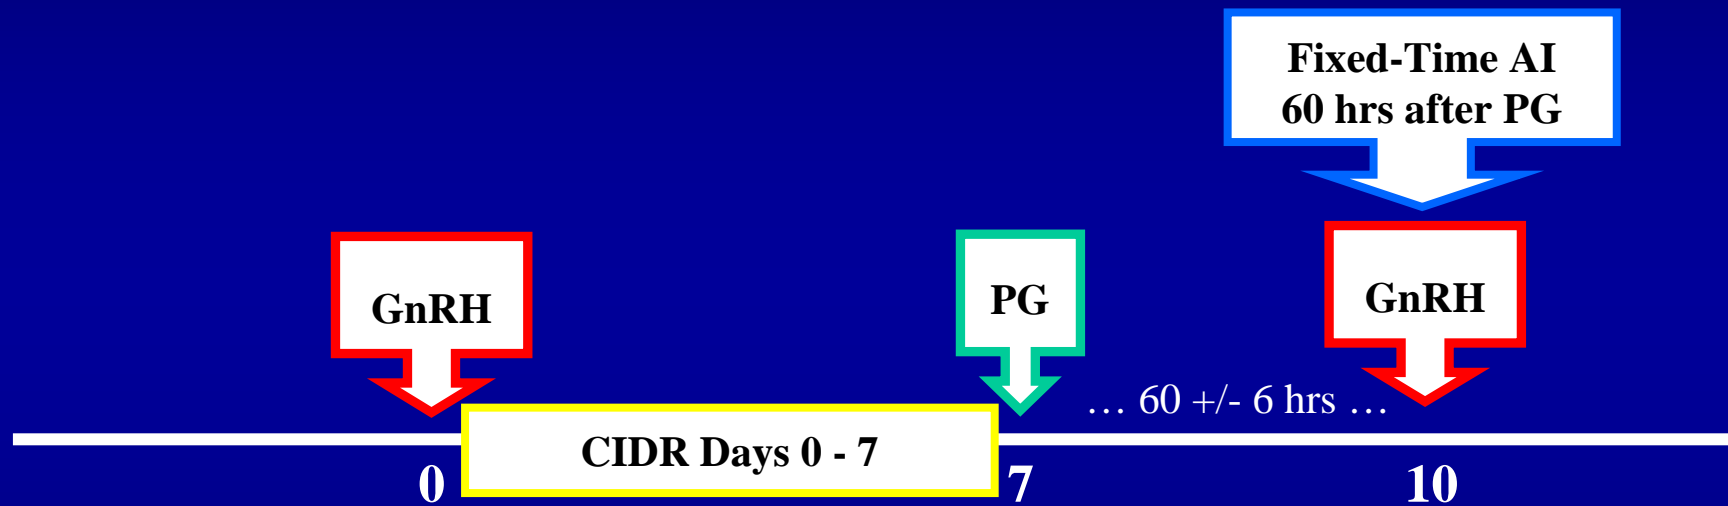

# 22 = 7-day CO-Synch + CIDR with Fixed-Time AI (Cows)

**Cost:** High

**Labor:** Medium

**Treatment day**