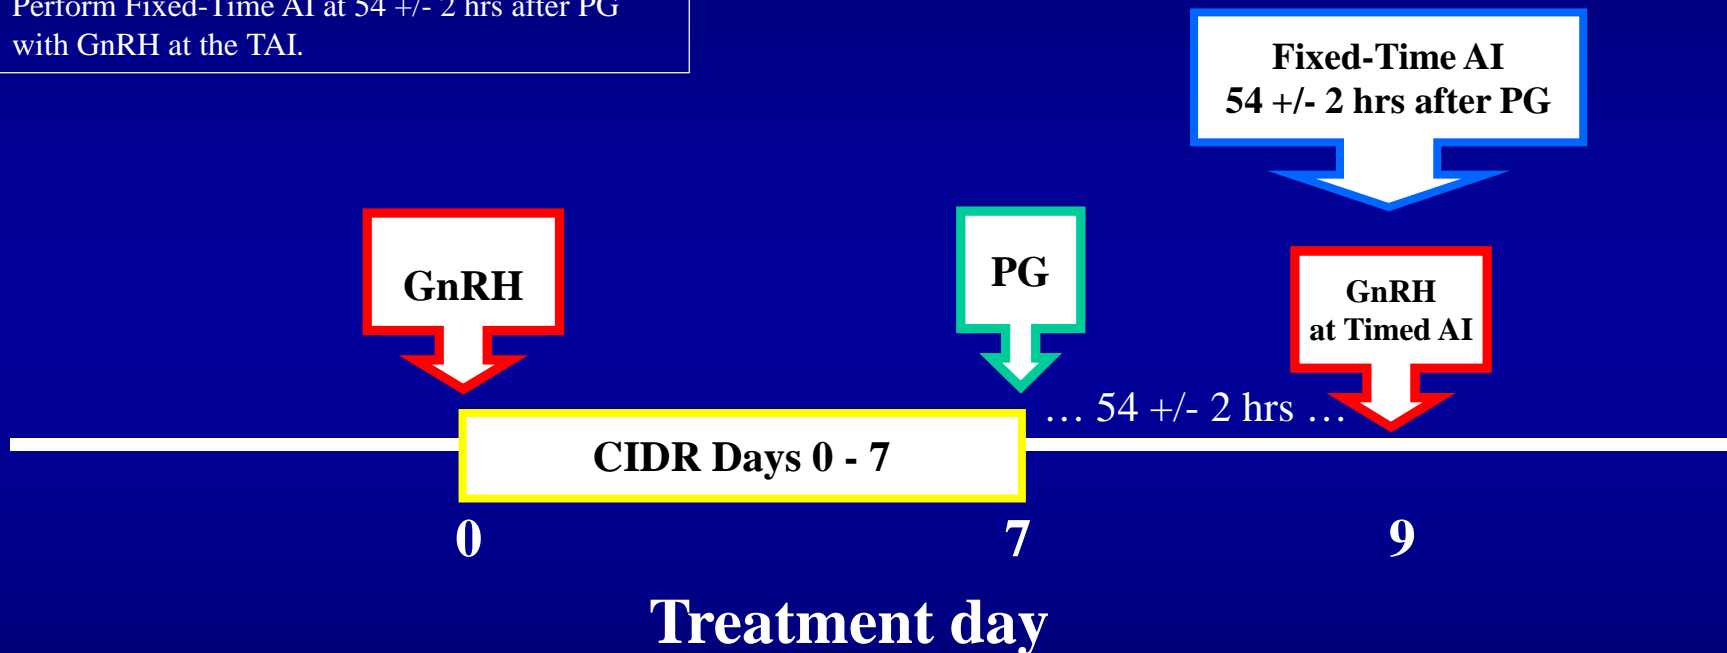

23 = CO-Synch + CIDR[®] with Fixed-Time AI (Heifers)

Perform Fixed-Time AI at 54 +/- 2 hrs after PG with GnRH at the TAI.

Cost: High

Labor: Medium