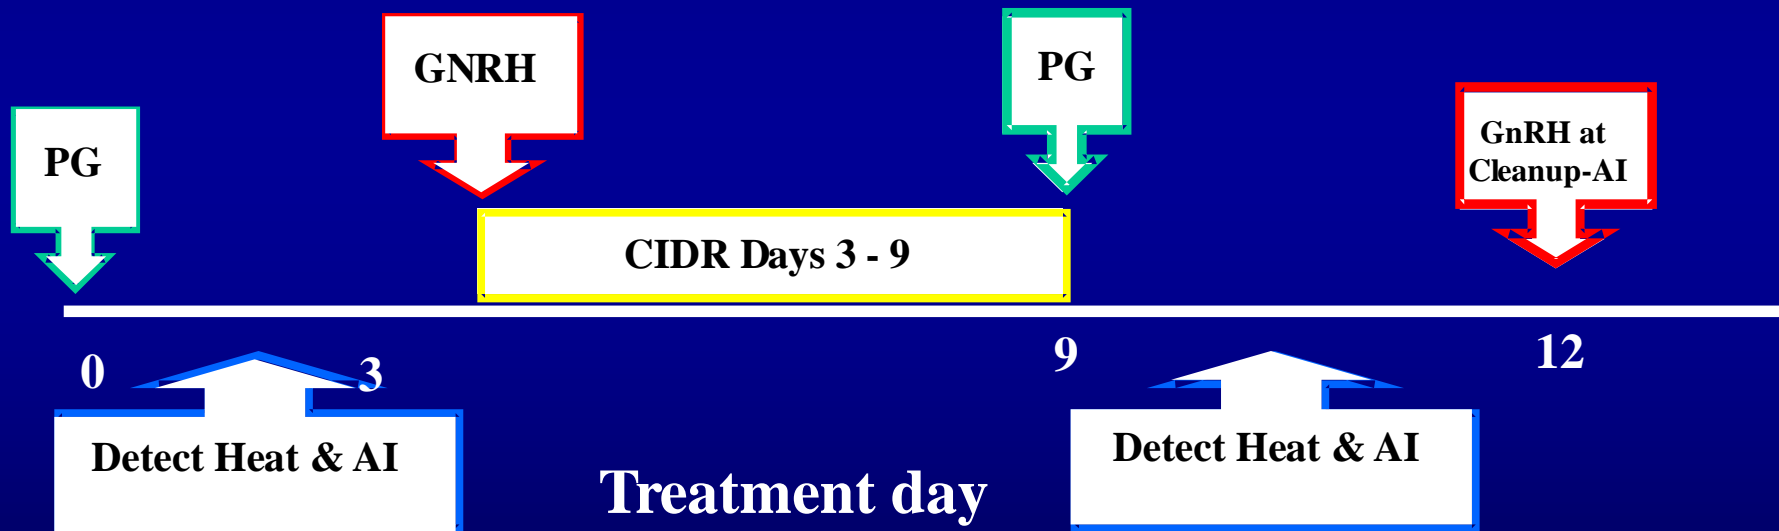

33 = PG 6-day CIDR[®] with Estrus Detect + Cleanup-AI

Perform cleanup AI with GnRH injection at 72 to 84 hrs after last PG on remaining cows to breed. **(Cows)**

Cleanup - AI
72 to 84 hrs after PG

Cost: Medium

Labor: Medium-High