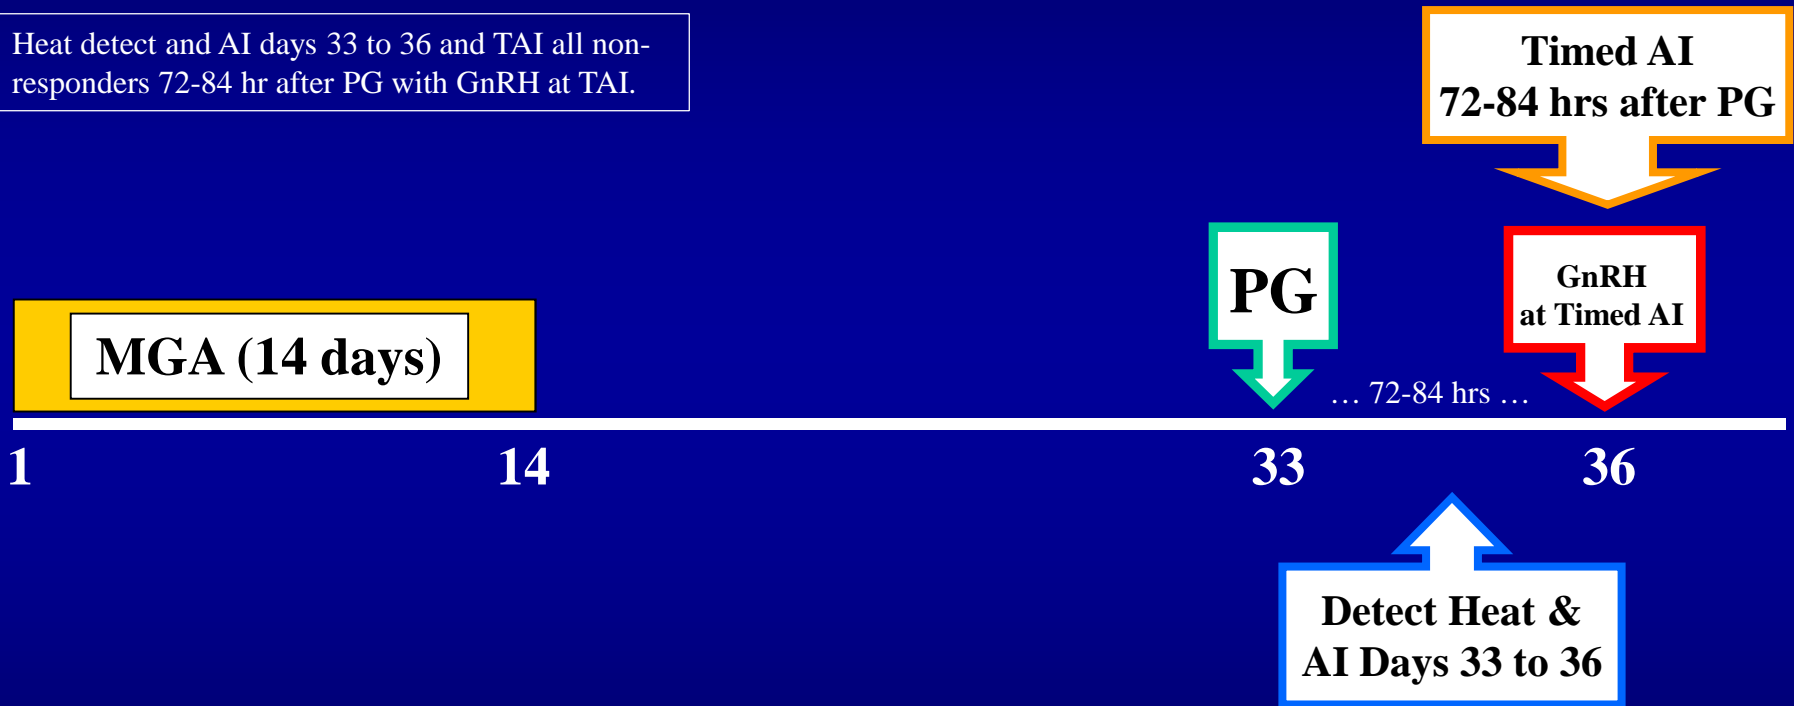

26 = MGA[®] -PG with EAI and TAI (19 days between)

Heat detect and AI days 33 to 36 and TAI all non-responders 72-84 hr after PG with GnRH at TAI.

Cost: Medium

Labor: Medium

Treatment day