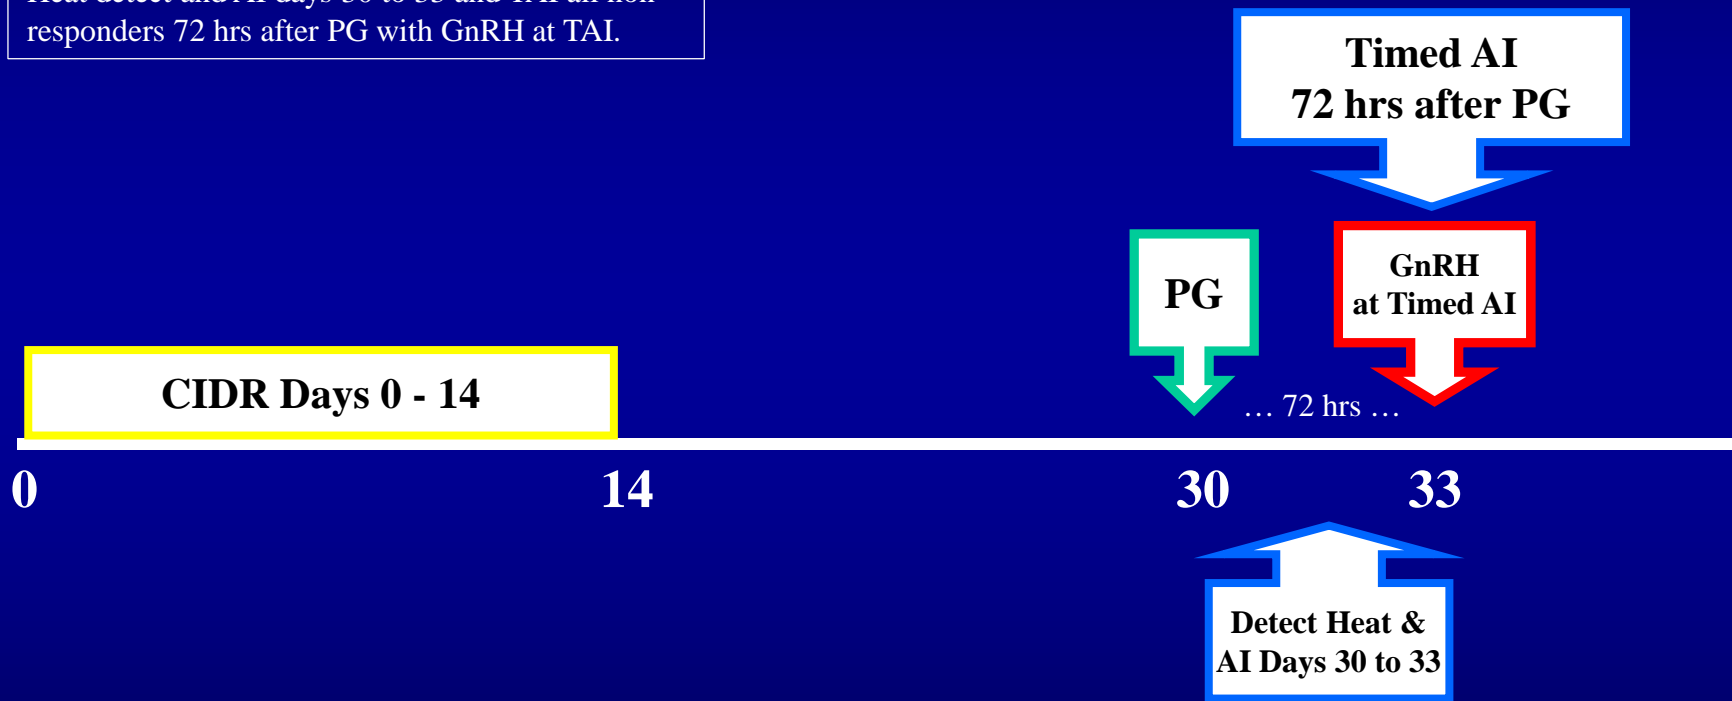

31 = 14-day CIDR[®]-PG with EAI & TAI (Heifers only)

Heat detect and AI days 30 to 33 and TAI all non-responders 72 hrs after PG with GnRH at TAI.

Cost: Medium

Labor: Medium

Treatment day