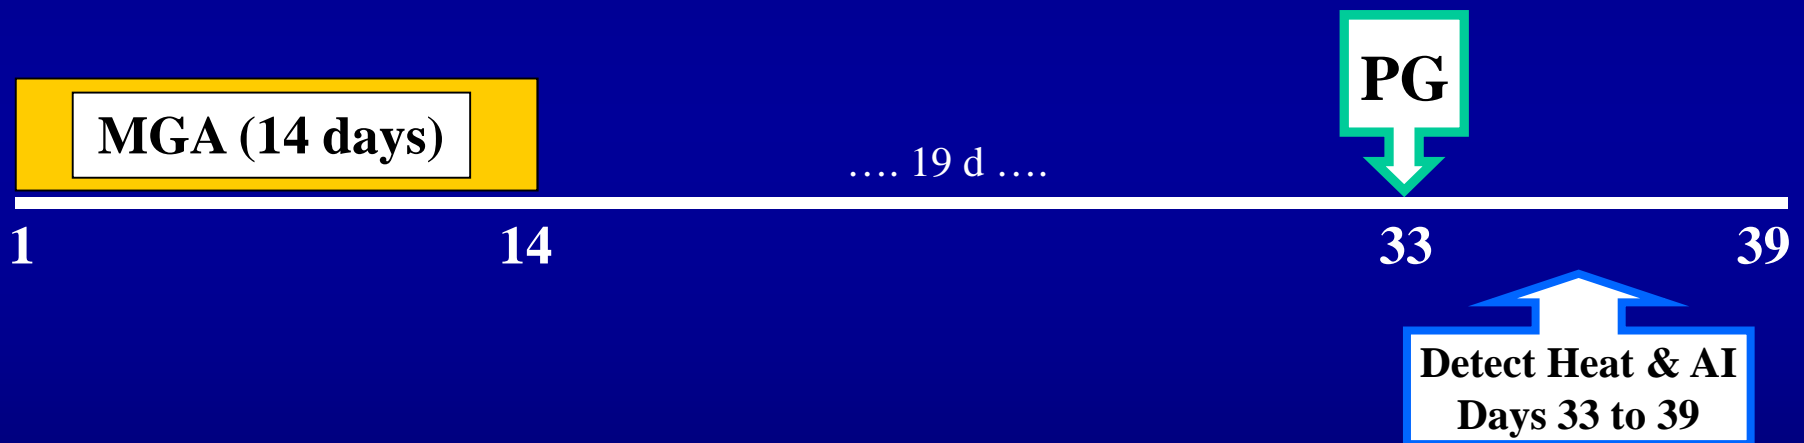

# 6 = MGA<sup>®</sup> -PG (19 days between)

**Cost:** Low

**Labor:** Low to Medium

**Treatment day**