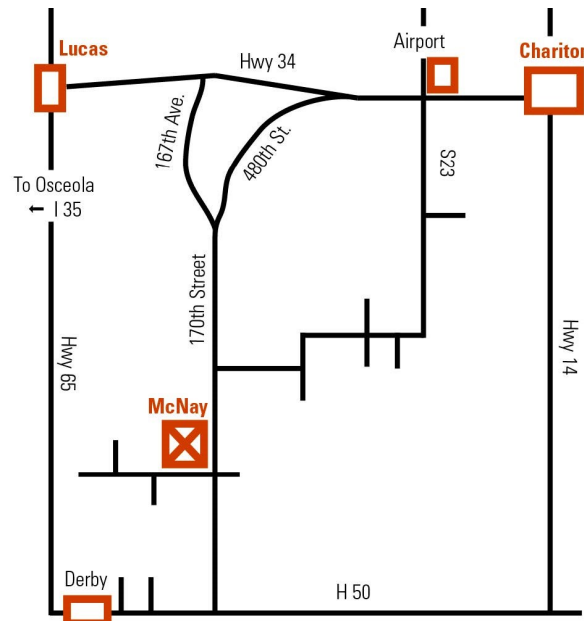

DIRECTIONS

Directions to Iowa State University McNay Research Farm, 45249 170th Avenue, Chariton, Iowa:

- Six miles southwest of the Chariton Airport, go west from Chariton on Hwy 34 and south on county gravel road 480th Lane to 170th Avenue
- Or four miles south of Lucas on Hwy 65, and east on county gravel road Morman Trail to 170th Avenue

Both routes are marked by permanent signs. Call Chris Clark at 712-250-0070 or McNay Research Farm at 641-766-6465 for details.