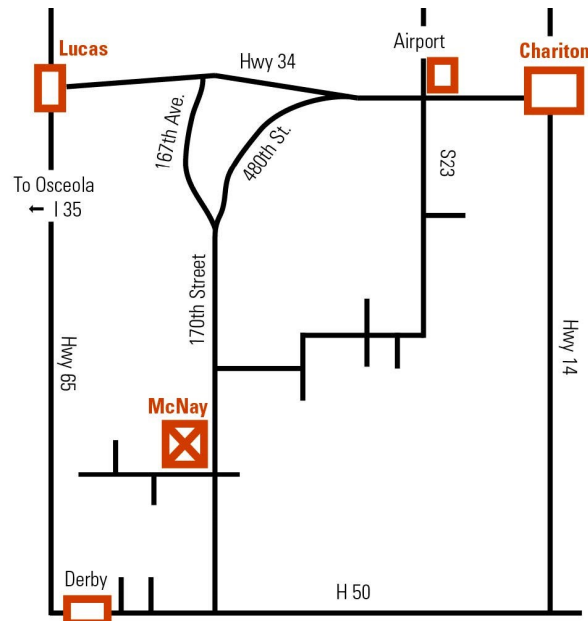

AGENDA

1. **8:30 am** Registration
2. **9:00 am** Anabolic implants and implant strategies -- beef x dairy calves included
   Dr. Garland Dahlke
3. **10:00 am** Break
4. **10:45 am** The past, present and future of Infectious Bovine Keratoconjunctivitis (BK) management
   Dr. Melissa Kubai
5. **12:15 pm** Lunch
   Catered by Cater 2 U 2
6. **1:15 pm** Why are we seeing more BVDV?
   Dr. Drew Magstad
7. **2:15 pm** Practical parasite control in livestock and practical in-house diagnostic testing
   Dr. Matt Brewer
8. **3:45 pm** Adjourn

DIRECTIONS

Directions to Iowa State University McNay Research Farm, 45249 170th Avenue, Chariton, Iowa:

- Six miles southwest of the Chariton Airport, go west from Chariton on Hwy 34 and south on county gravel road 480th Lane to 170th Avenue
- Or four miles south of Lucas on Hwy 65, on county gravel road Morman Trail to 170th Avenue

Both routes are marked by permanent signs. Call Chris Clark at 712-250-0070 or McNay Research Farm at 641-766-6465 for details.